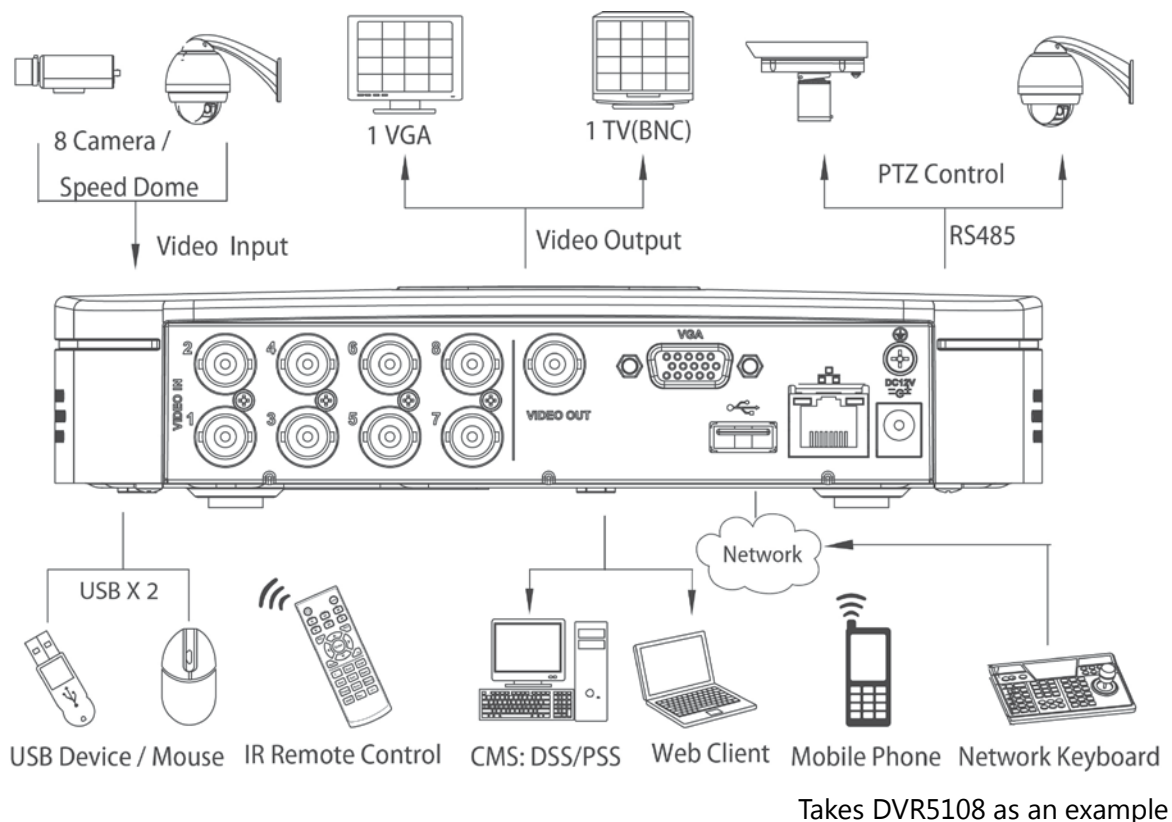

DH-DVR5104/5108/5116/2116

Internal HDD	1 SATA port, up to 4TB	
Auxiliary Interface		
USB Interface	2 ports (1 Rear), USB2.0	
General		
Power Supply	DC12V/2A	
Power Consumption	10W(without HDD)	
Working Environment	-10 ~ +55°C / 10~90%RH / 86~106kpa	
Dimension(W×D×H)	205mm×205mm	270mm×205mm×40mm
Weight	0.5KG	

System Connection

Dahua Technology Co., Ltd.

1187 BinAn Road, Binjiang District, Hangzhou, China

Tel: +86-571-87688883

Fax: +86-571-87688815

Email: overseas@dahuatech.com

www.dahuatech.com

*Design and specifications are subject to change without notice.

© 2012 Dahua Technology Co., Ltd.